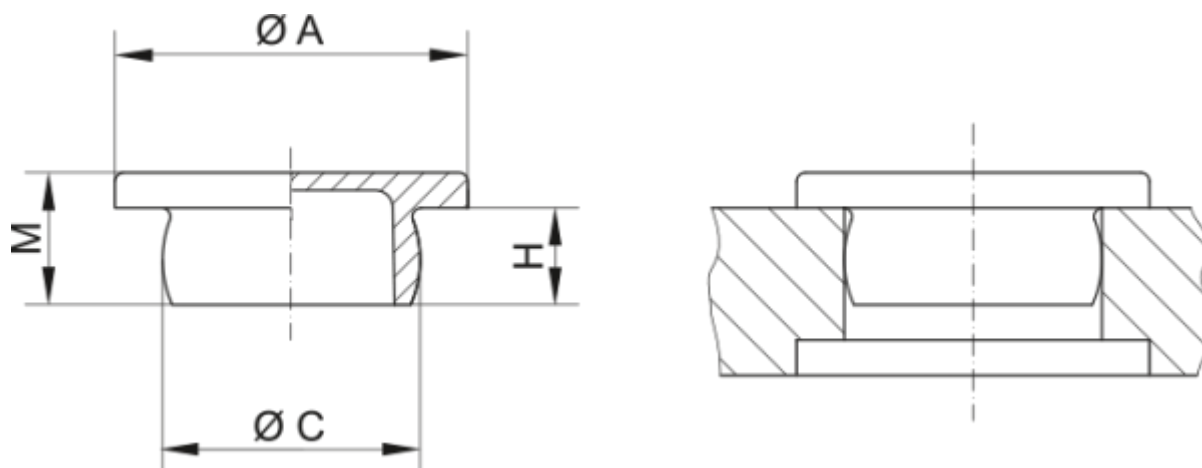

Data Sheet

Article number: 59GPN300F401

Description: KLEE Round plug GPN 300F - Ø 66

Measures

A = 71

C = 66

H = 18

M = 21.5